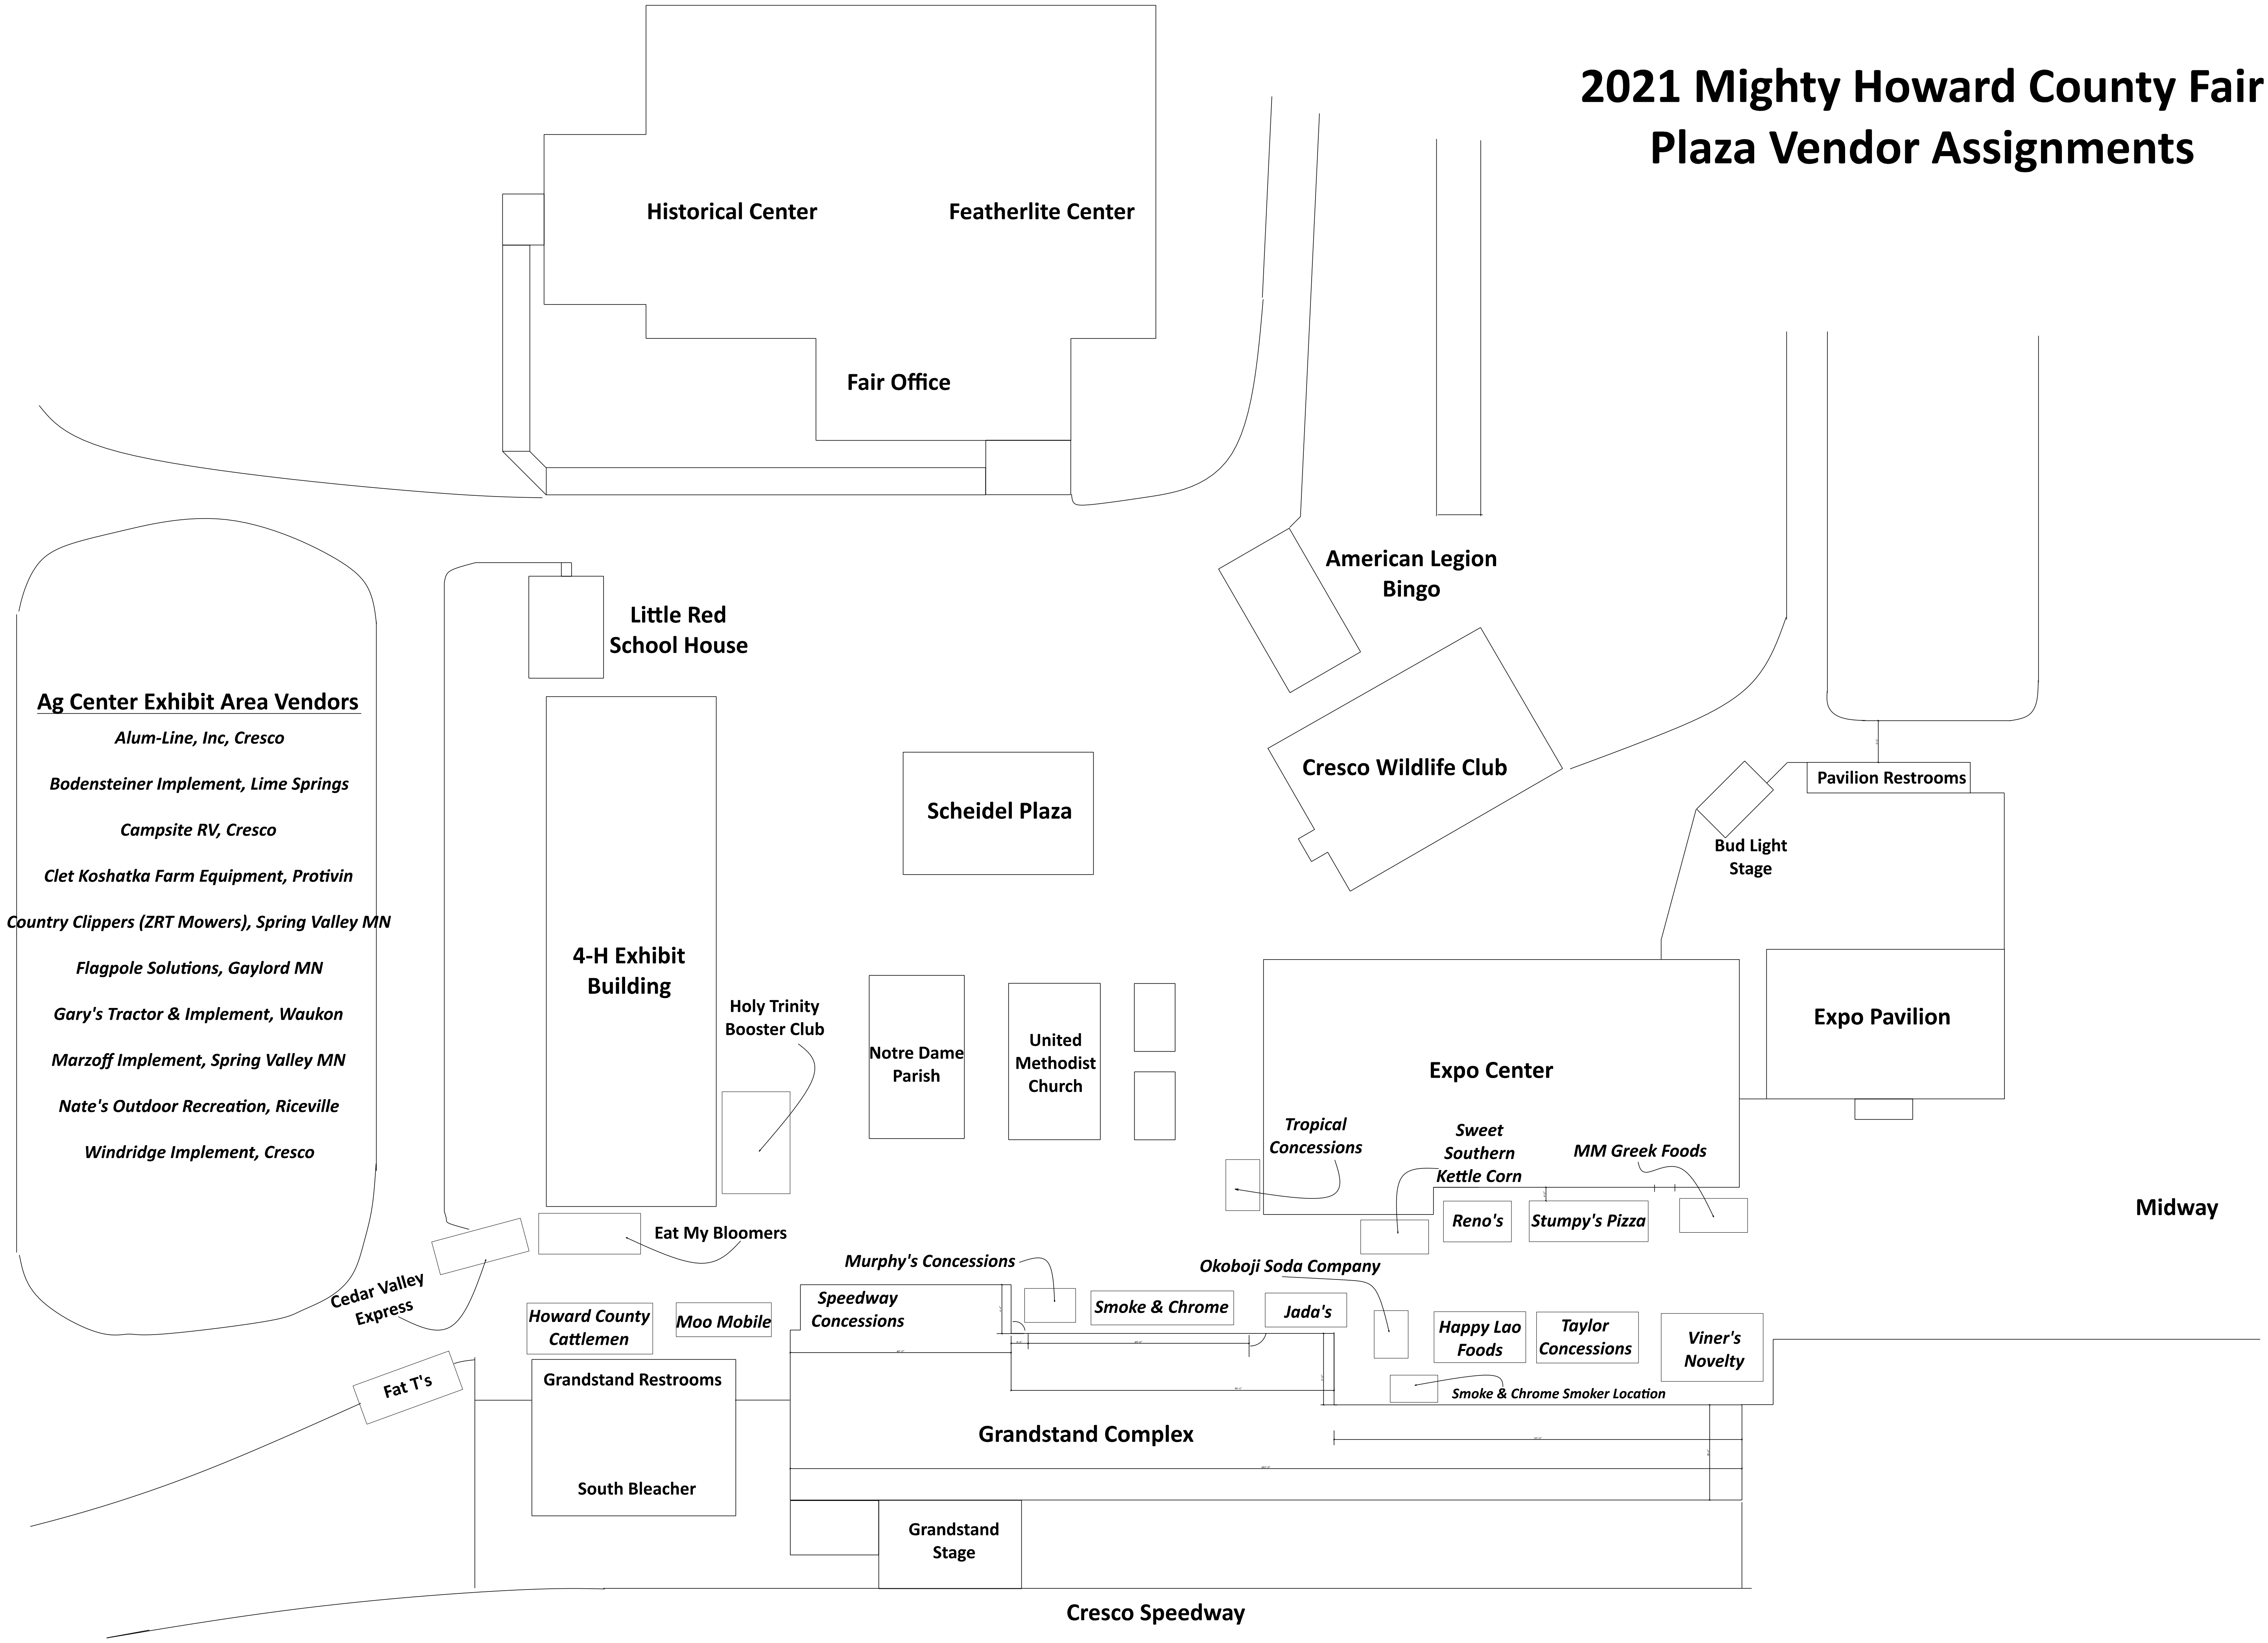

2021 Mighty Howard County Fair Plaza Vendor Assignments

Ag Center Exhibit Area Vendors

- Alum-Line, Inc, Cresco*
- Bodensteiner Implement, Lime Springs*
- Campsite RV, Cresco*
- Clet Koshatka Farm Equipment, Protivin*
- Country Clippers (ZRT Mowers), Spring Valley MN*
- Flagpole Solutions, Gaylord MN*
- Gary's Tractor & Implement, Waukon*
- Marzoff Implement, Spring Valley MN*
- Nate's Outdoor Recreation, Riceville*
- Windridge Implement, Cresco*

Smoke & Chrome

Okoboji Soda Company

Jada's

Happy Lao Foods

Taylor Concessions

Viner's Novelty

Smoke & Chrome Smoker Location

Tropical Concessions

Sweet Southern Kettle Corn

MM Greek Foods

Reno's

Stumpy's Pizza

Scheidel Plaza

4-H Exhibit Building

Little Red School House

Historical Center

Featherlite Center

Fair Office

American Legion Bingo

Cresco Wildlife Club

Pavilion Restrooms

Bud Light Stage

Expo Center

Expo Pavilion